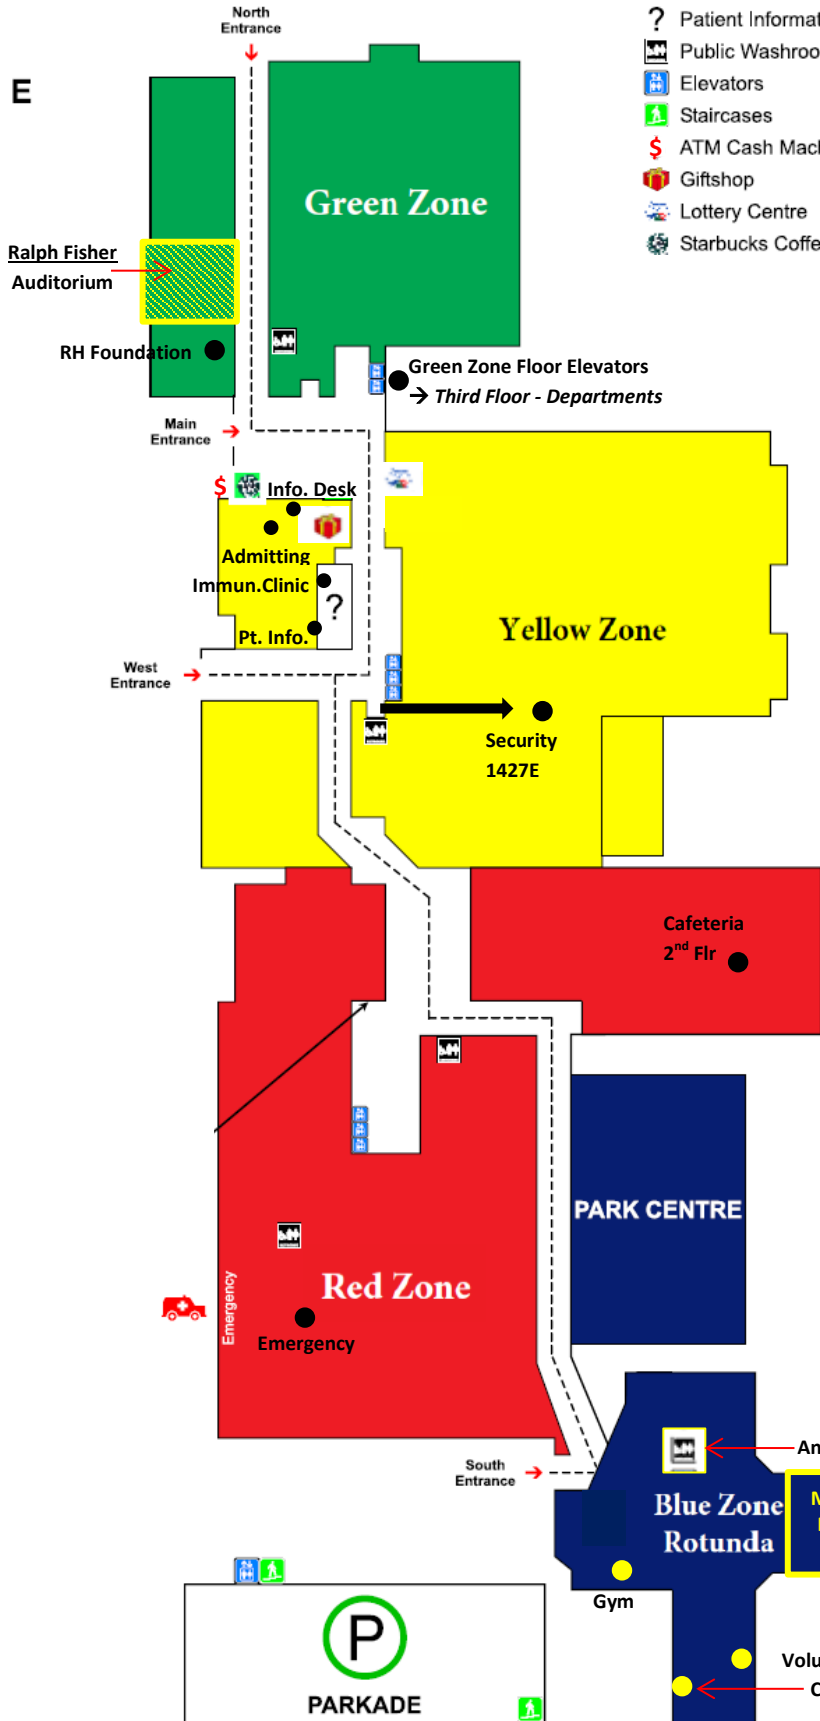

# Richmond Hospital Site Map

## Westminster Highway

- ? Patient Information & Cashier
- Public Washrooms
- Elevators
- Staircases
- ATM Cash Machine
- Giftshop
- Lottery Centre
- Starbucks Coffee

### Yellow Zone

- Admitting
- Immunization Clinic (*\*dates vary*)
- Patient Care Information Desk
- Security Office

### Red Zone

- Emergency
- Cafeteria (Second Floor)