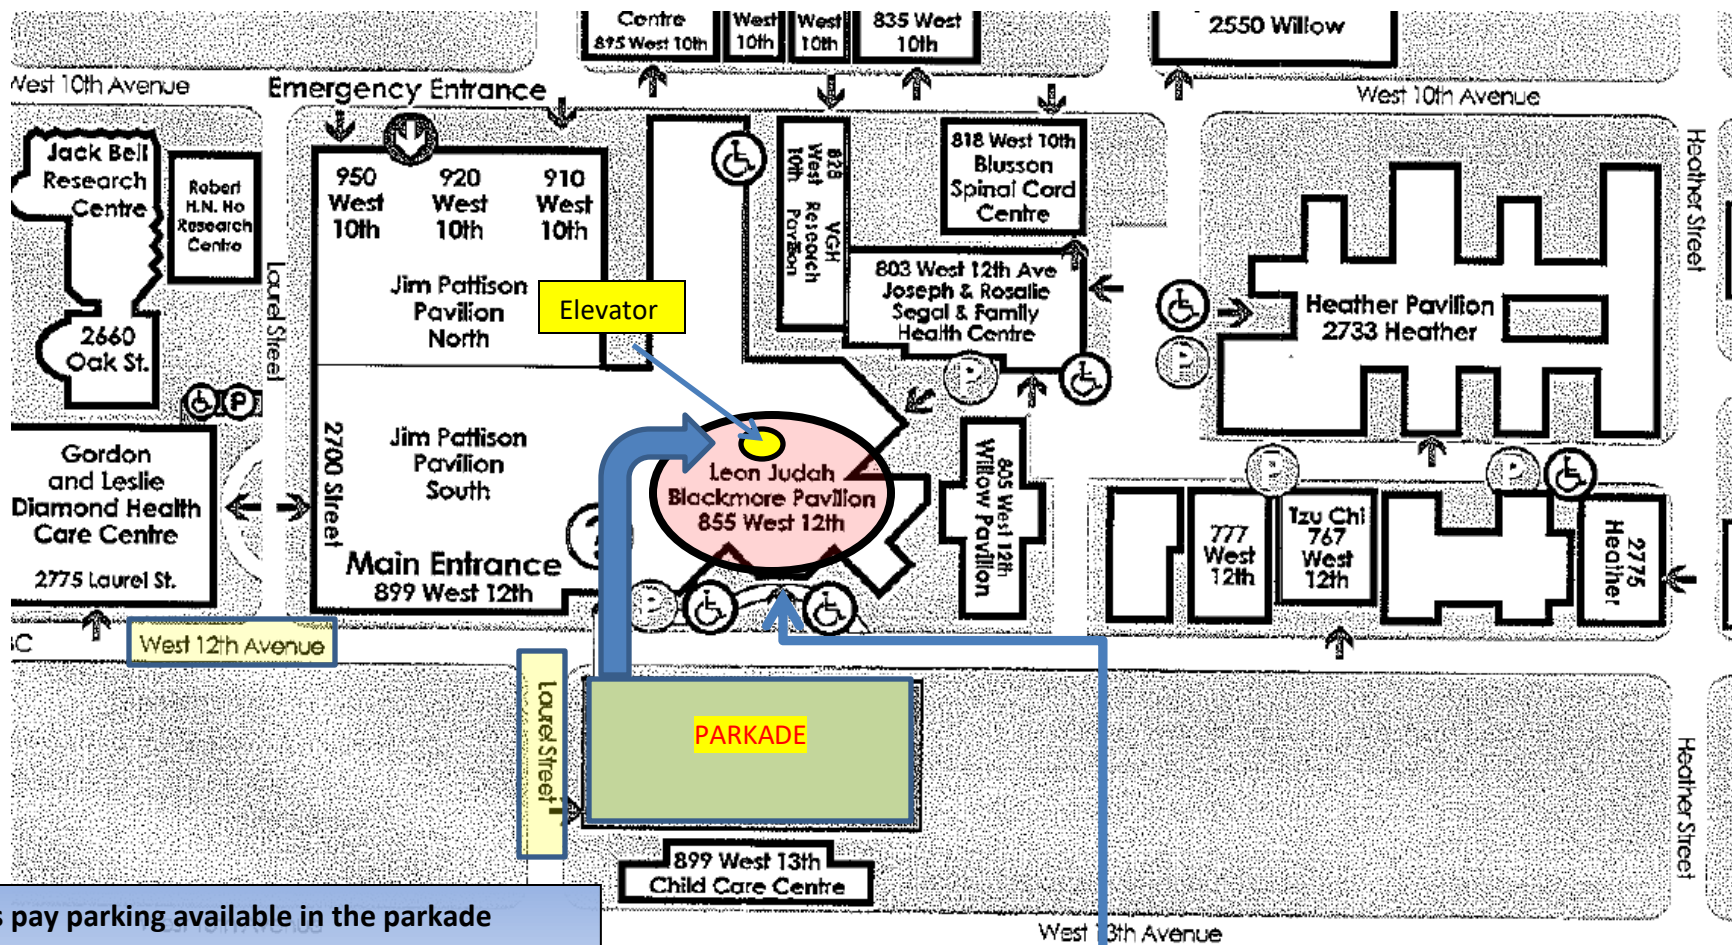

Directions to VGH – Blackmore Pavilion – Simulation Centre (2<sup>nd</sup> Floor)

There is pay parking available in the parkade located at the corner of W. 12<sup>th</sup> Ave and Laurel St.

From Parkade:

1. Take the ramp on the 4<sup>th</sup> floor to the main entrance of the hospital.
2. Turn right at the information desk to walk towards Blackmore Pavilion.
3. Take elevator up to 2<sup>nd</sup> floor
4. Make your first two Lefts and walk through the yellow doors into the Simulation Centre

**Entrance to Blackmore Pavilion is located between Laurel St. and Willow St.**

1. Walk straight to Elevators
2. Take elevator up to 2<sup>nd</sup> floor
3. Make your first two Lefts and walk through the yellow doors into the Simulation Centre