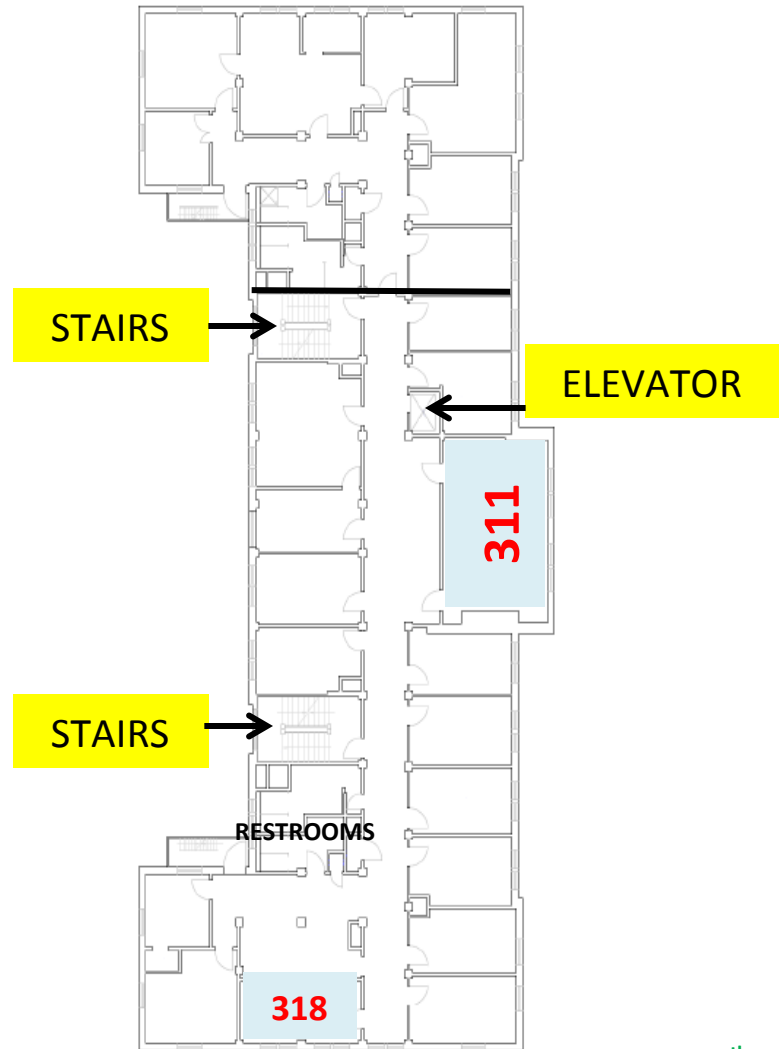

Vancouver General Hospital Map

Doctor's Residence

Hospital Complex
 Related Facilities

Streets & Driveways

← Building Entrances
 P Public Parkade

? Information Desk
 P Short-term Parking

Short-term Parking

Doctor's Residence
 2775 Heather Street

**SEARCH MAP –
VANCOUVER GENERAL HOSPITAL CAMPUS**

DOCTOR'S RESIDENCE – THIRD FLOOR

Map 1 of 1

Doctor's Residence
2775 Heather Street, Vancouver
(THIRD FLOOR)
Boardroom 311 & Boardroom 318

SITE MAP

Heather Street