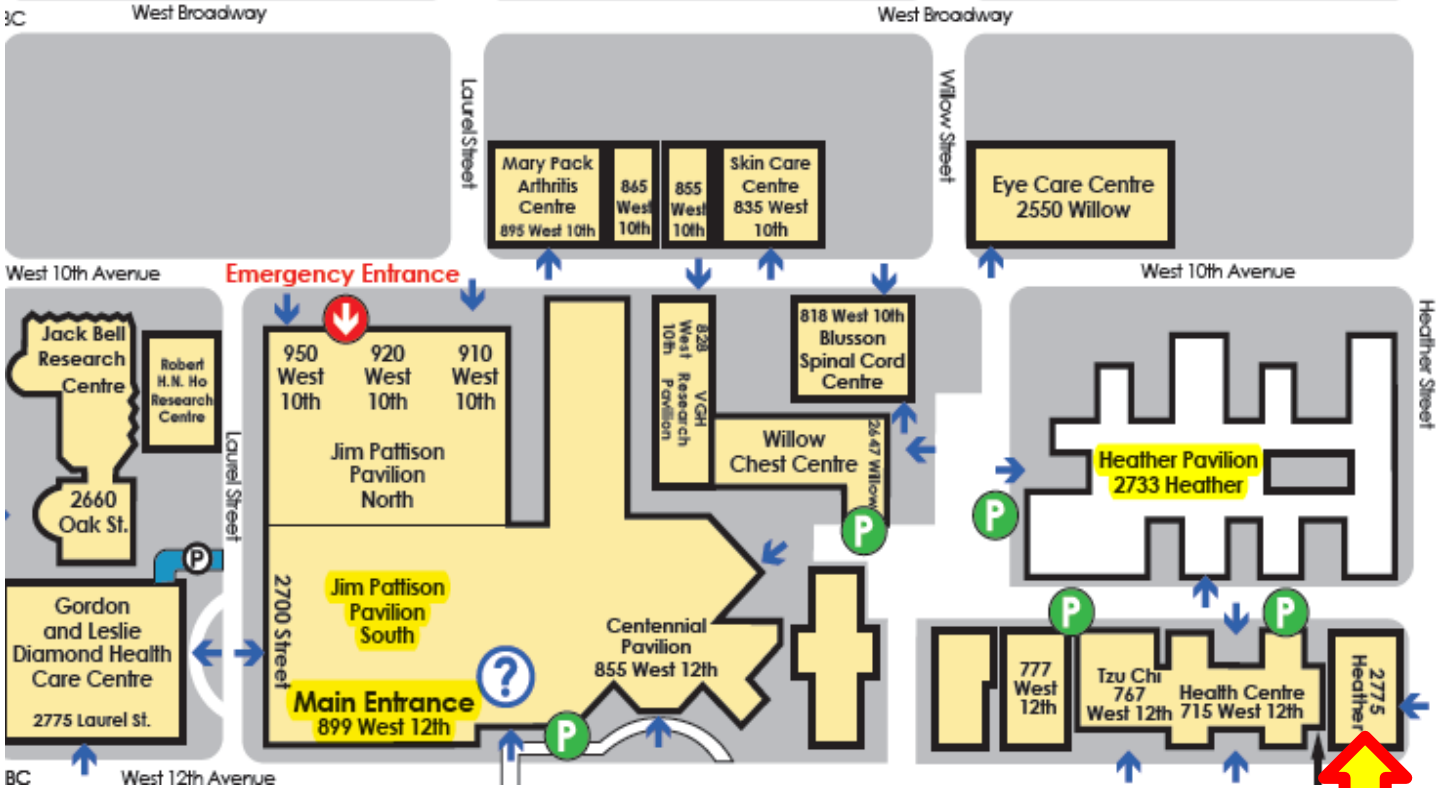

Vancouver General Hospital Map

Doctor's Residence

Hospital Complex
 Related Facilities

Streets & Driveways

← Building Entrances
 P Public Parkade

? Information Desk
 P Short-term Parking

Short-term Parking

Doctor's Residence
 2775 Heather Street

**SEARCH MAP –
VANCOUVER GENERAL HOSPITAL CAMPUS**

DOCTOR'S RESIDENCE – THIRD FLOOR

Map 1 of 1

Doctor's Residence
2775 Heather Street, Vancouver
(THIRD FLOOR)
Boardroom 311 & Boardroom 318

SITE MAP

Heather Street

West 12th Avenue

West 12th Avenue